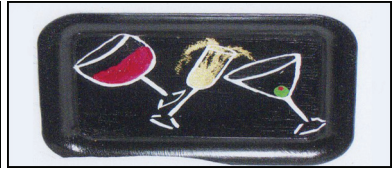

Tray 35- 36

Tray 37