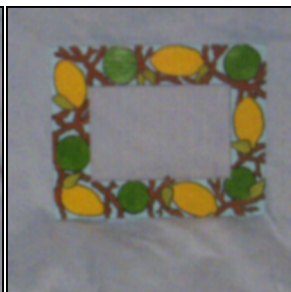

Y24 - Koi Fish

Z25 - Red Palm

26 - Sea Glass F.I.

27 - Gold Lips

28 - Purple Dizzy

29 - Polkadots

30 - Lemons & Limes

31 - Yellow Lillies

32 - Pink F.I.

33 - Green Martinis

34 - Pink Lillies

CUSTOMIZED FRAMES

In memory of the beloved pug
Wrinkles (*a fan of bananas.*)

West Branch
school graduates.

The lillies and hydrangeas of the
Litch family garden.